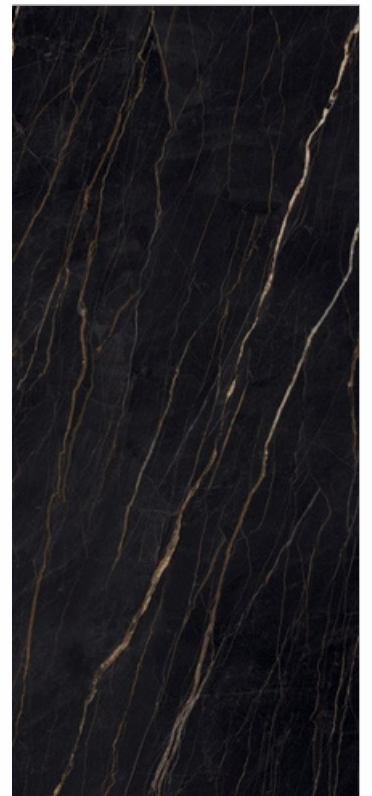

NOIR SERPENTS