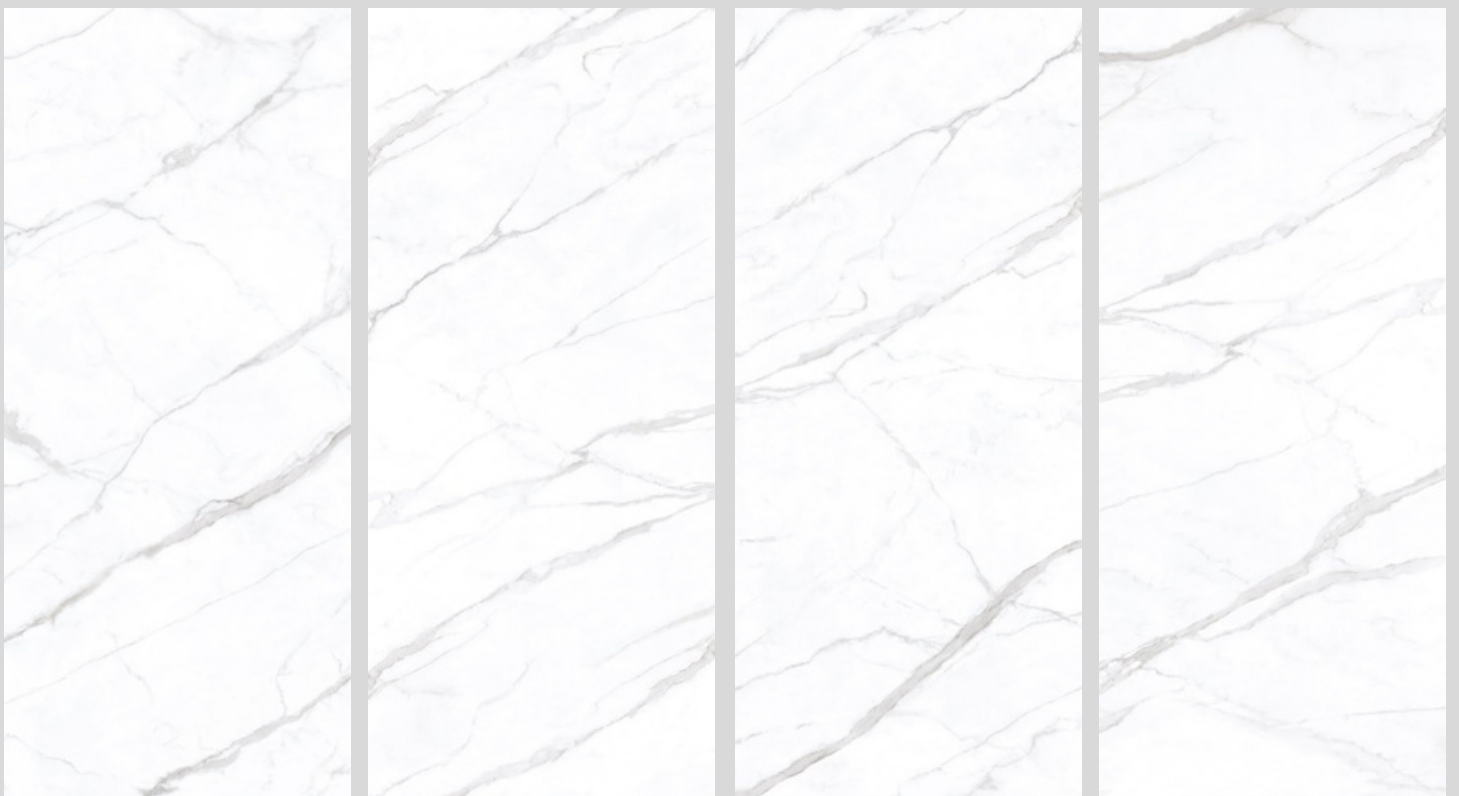

YASHI WHITE