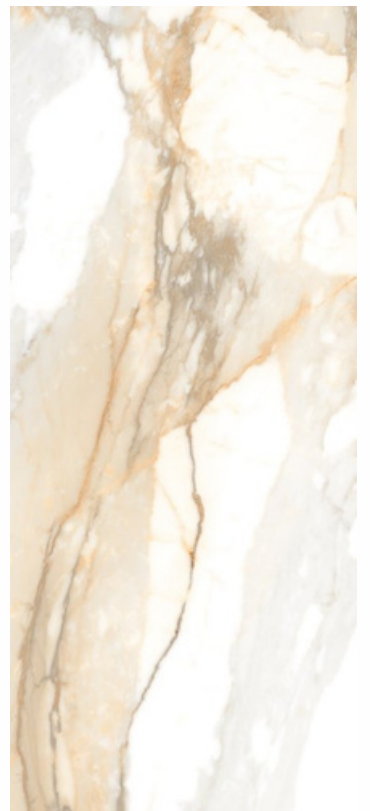

MACCHIA VECCHIA