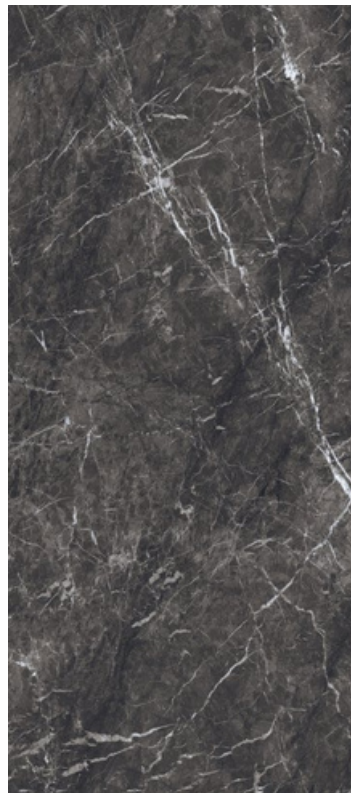

CARNIGO GRIGIO